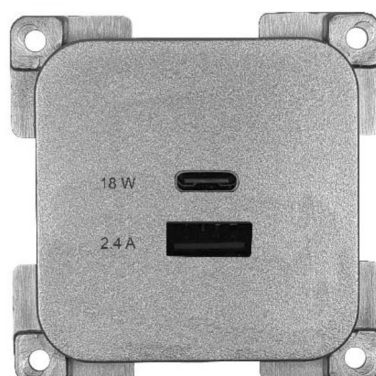

Model	C-line USB C square
Description	C-line USB C square black
Item number	4104330

Technical specifications

Voltage DC	10-24 V
Max. Current USB A	2,4 A
Max. Current USB C	3.0 A
Max. Power consumption	30 W
Connection type	Terminal block
Degree of protection	IP 21
Dimensions (LxWxH)	53x53x49 mm
Net weight	42 g
Material	Plastic
Colour	Black, Silver or Anthracite

Details

Black
4104330

Silver
4104340

Anthracite
4104350

Dimensions in mm (± 1 mm)

Fits perfect in our c-line

4100900 C-line isolationbox
with cable clamp

4101230 C-line double
frame black