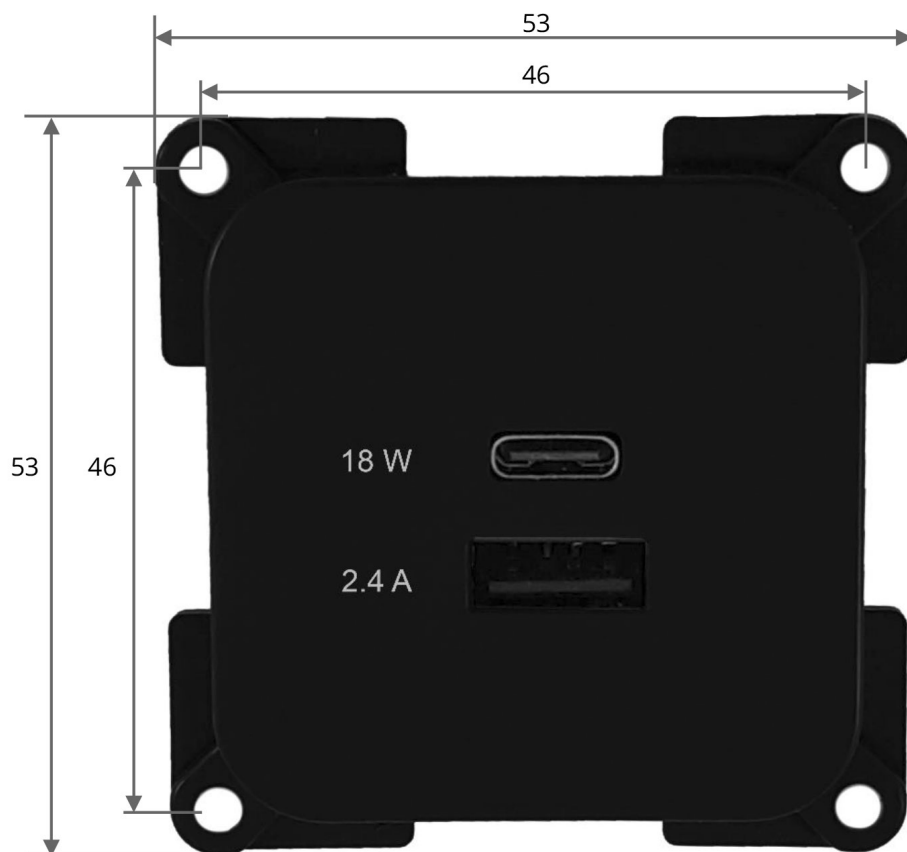

Model	C-line USB C square
Description	C-line USB C square black
Item number	4104330

Technical specifications

Voltage DC	10-24 V
Max. Current USB A	2,4 A
Max. Current USB C	3.0 A
Max. Power consumption	30 W
Connection type	Terminal block
Degree of protection	IP 21
Dimensions (LxWxH)	53x53x49 mm
Net weight	42 g
Material	Plastic
Colour	Black, Silver or Anthracite

Details

Black
4104330

Silver
4104340

Anthracite
4104350

Dimensions in mm (± 1 mm)

Fits perfect in our c-line

4100900 C-line isolationbox
with cable clamp

4101230 C-line double
frame black