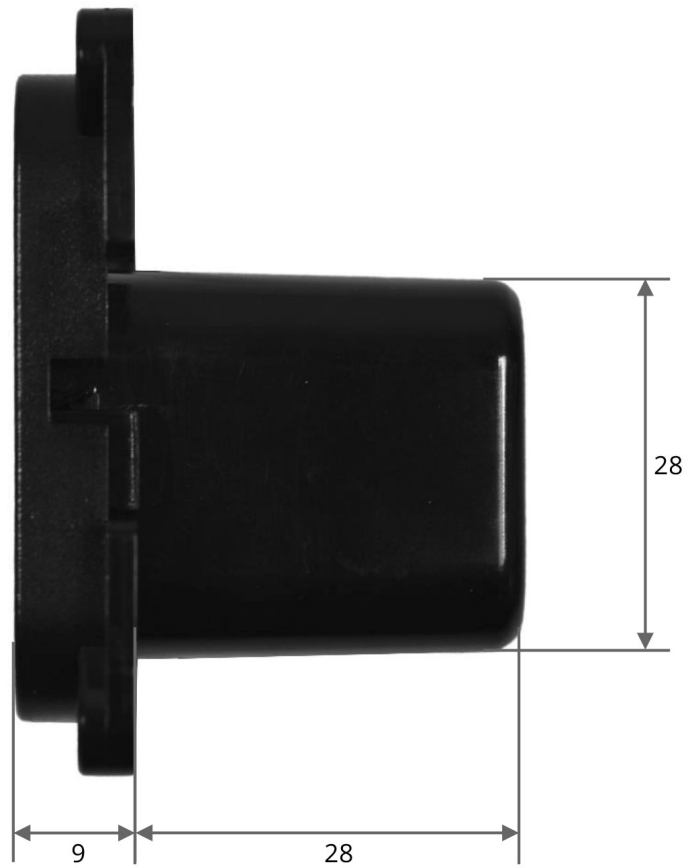

Model	C-line USB C square
Description	C-line USB C square black
Item number	4104330

Technical specifications

Voltage DC	10-24 V
Max. Current USB A	2,4 A
Max. Current USB C	3.0 A
Max. Power consumption	30 W
Connection type	Terminal block
Degree of protection	IP 21
Dimensions (LxWxH)	53x53x49 mm
Net weight	42 g
Material	Plastic
Colour	Black, Silver or Anthracite

Details

Black
4104330

Silver
4104340

Anthracite
4104350

Dimensions in mm (± 1 mm)

Fits perfect in our c-line

4100900 C-line isolationbox
with cable clamp

4101230 C-line double
frame black