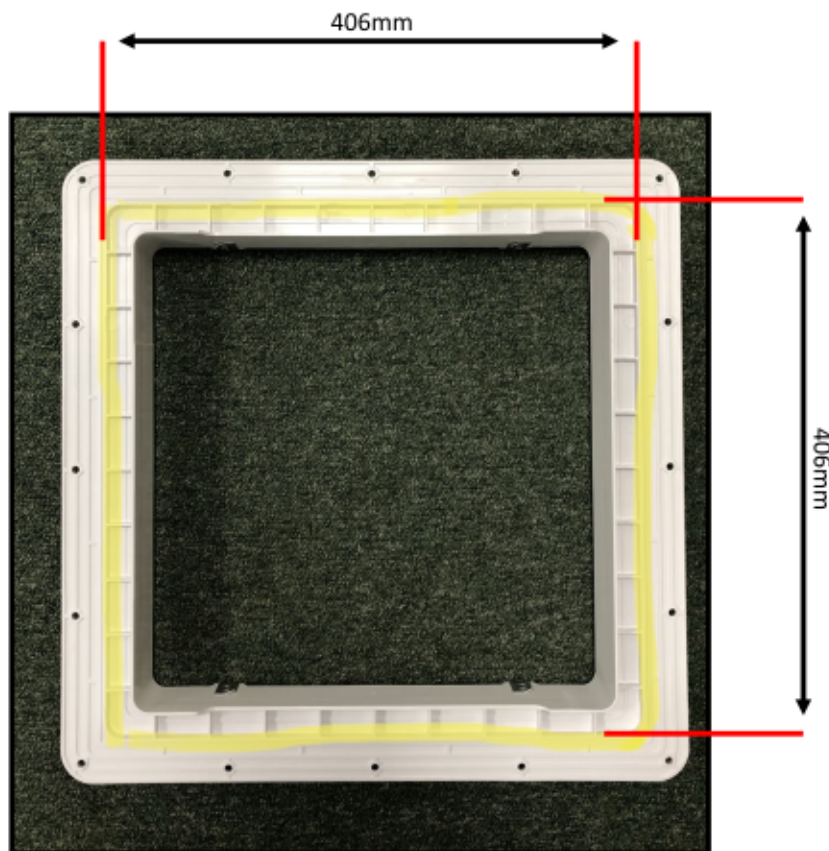

Maxxfan Roof Flange Dimensions

Maxxfans were originally designed for the US RV market. The US standard roof opening is 14 x 14 inches or 35 x 35cm. Maxxfan redesigned the roof flanges to fit the European standard roof opening of 40 x 40cm. The main fan body remains the same size, it is just the roof flange and the internal garnish ring that are different sizes.

KI40 models = 40 x 40cm roof flange

KI models = 35 x 35cm roof flange